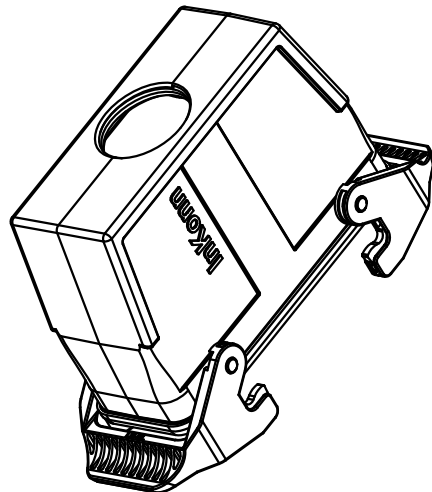

B

B

C

C

D

D

 InKonn (Suzhou) Electric Technology Co.,Ltd.	 All Dimensions in mm Original Size DIN A4	Date 2021-02-13	Drawing No. TC5394144	Rev. A00	Scale 1:1.5
	Type Name HB24-HCTC-DL-M32	Part No. 10 11 024 1423	Created by Shuxu Huang	Checked by Yiyi Luo	Page 1/1