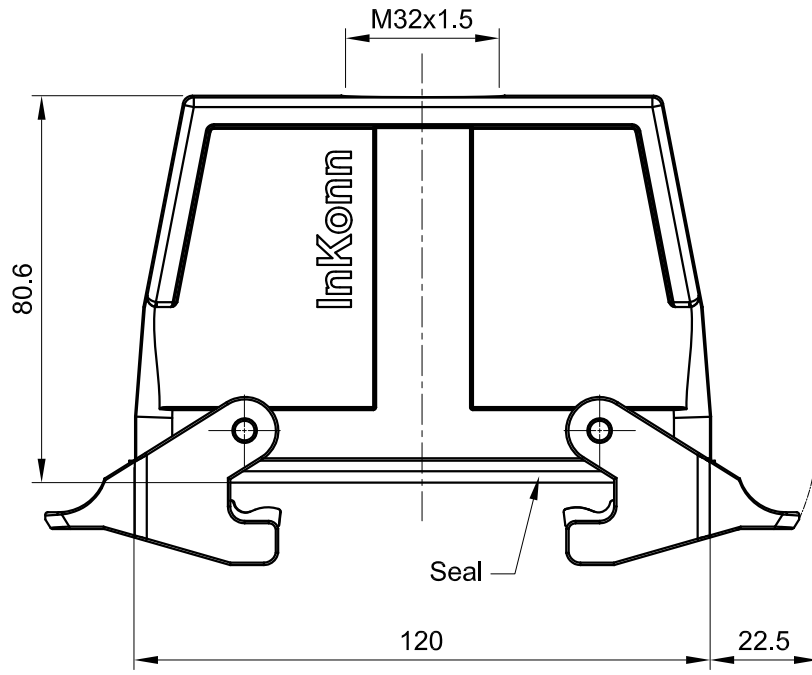

B

B

C

C

D

D

 InKonn (Suzhou) Electric Technology Co.,Ltd.	 All Dimensions in mm Original Size DIN A4	Date 2021-02-13	Drawing No. TC5394144	Rev. A00	Scale 1:1.5
	Type Name HB24-HCTC-DL-M32	Part No. 10 11 024 1423	Created by Shuxu Huang	Checked by Yiyi Luo	Page 1/1