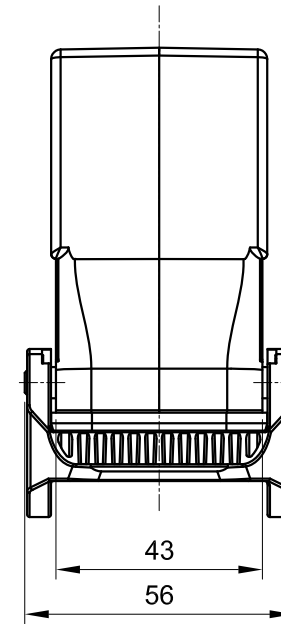

B

B

C

C

D

D

 InKonn (Suzhou) Electric Technology Co.,Ltd.	 All Dimensions in mm Original Size DIN A4	Date 2021-02-13	Drawing No. TC5394144	Rev. A00	Scale 1:1.5
	Type Name HB24-HCTC-DL-M32	Part No. 10 11 024 1423	Created by Shuxu Huang	Checked by Yiyi Luo	Page 1/1

1

2

3

4

5

6